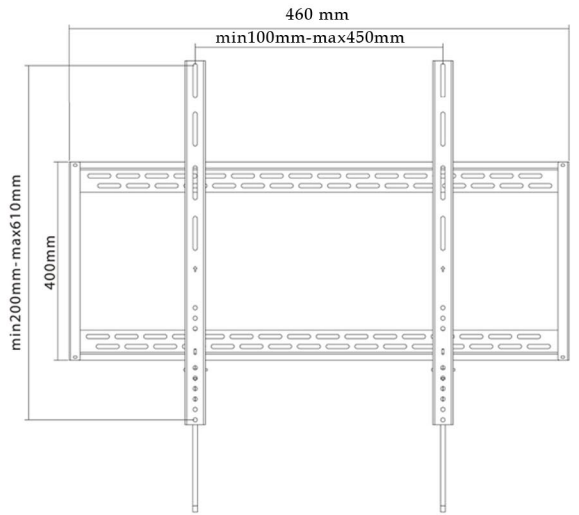

SH 906VF

Vertical / Led / Digital Signage Wall Mount

Suitable for most 55" - 86" Screen

Screen Size
55" - 86"

VESA Compatible
400x600

Weight Capacity
100kg/220lbs

Profile to Wall
32mm/1.3"

Direction Indicator

Spring Lock

3mm Steel

Automatically Click-in Spring Lock